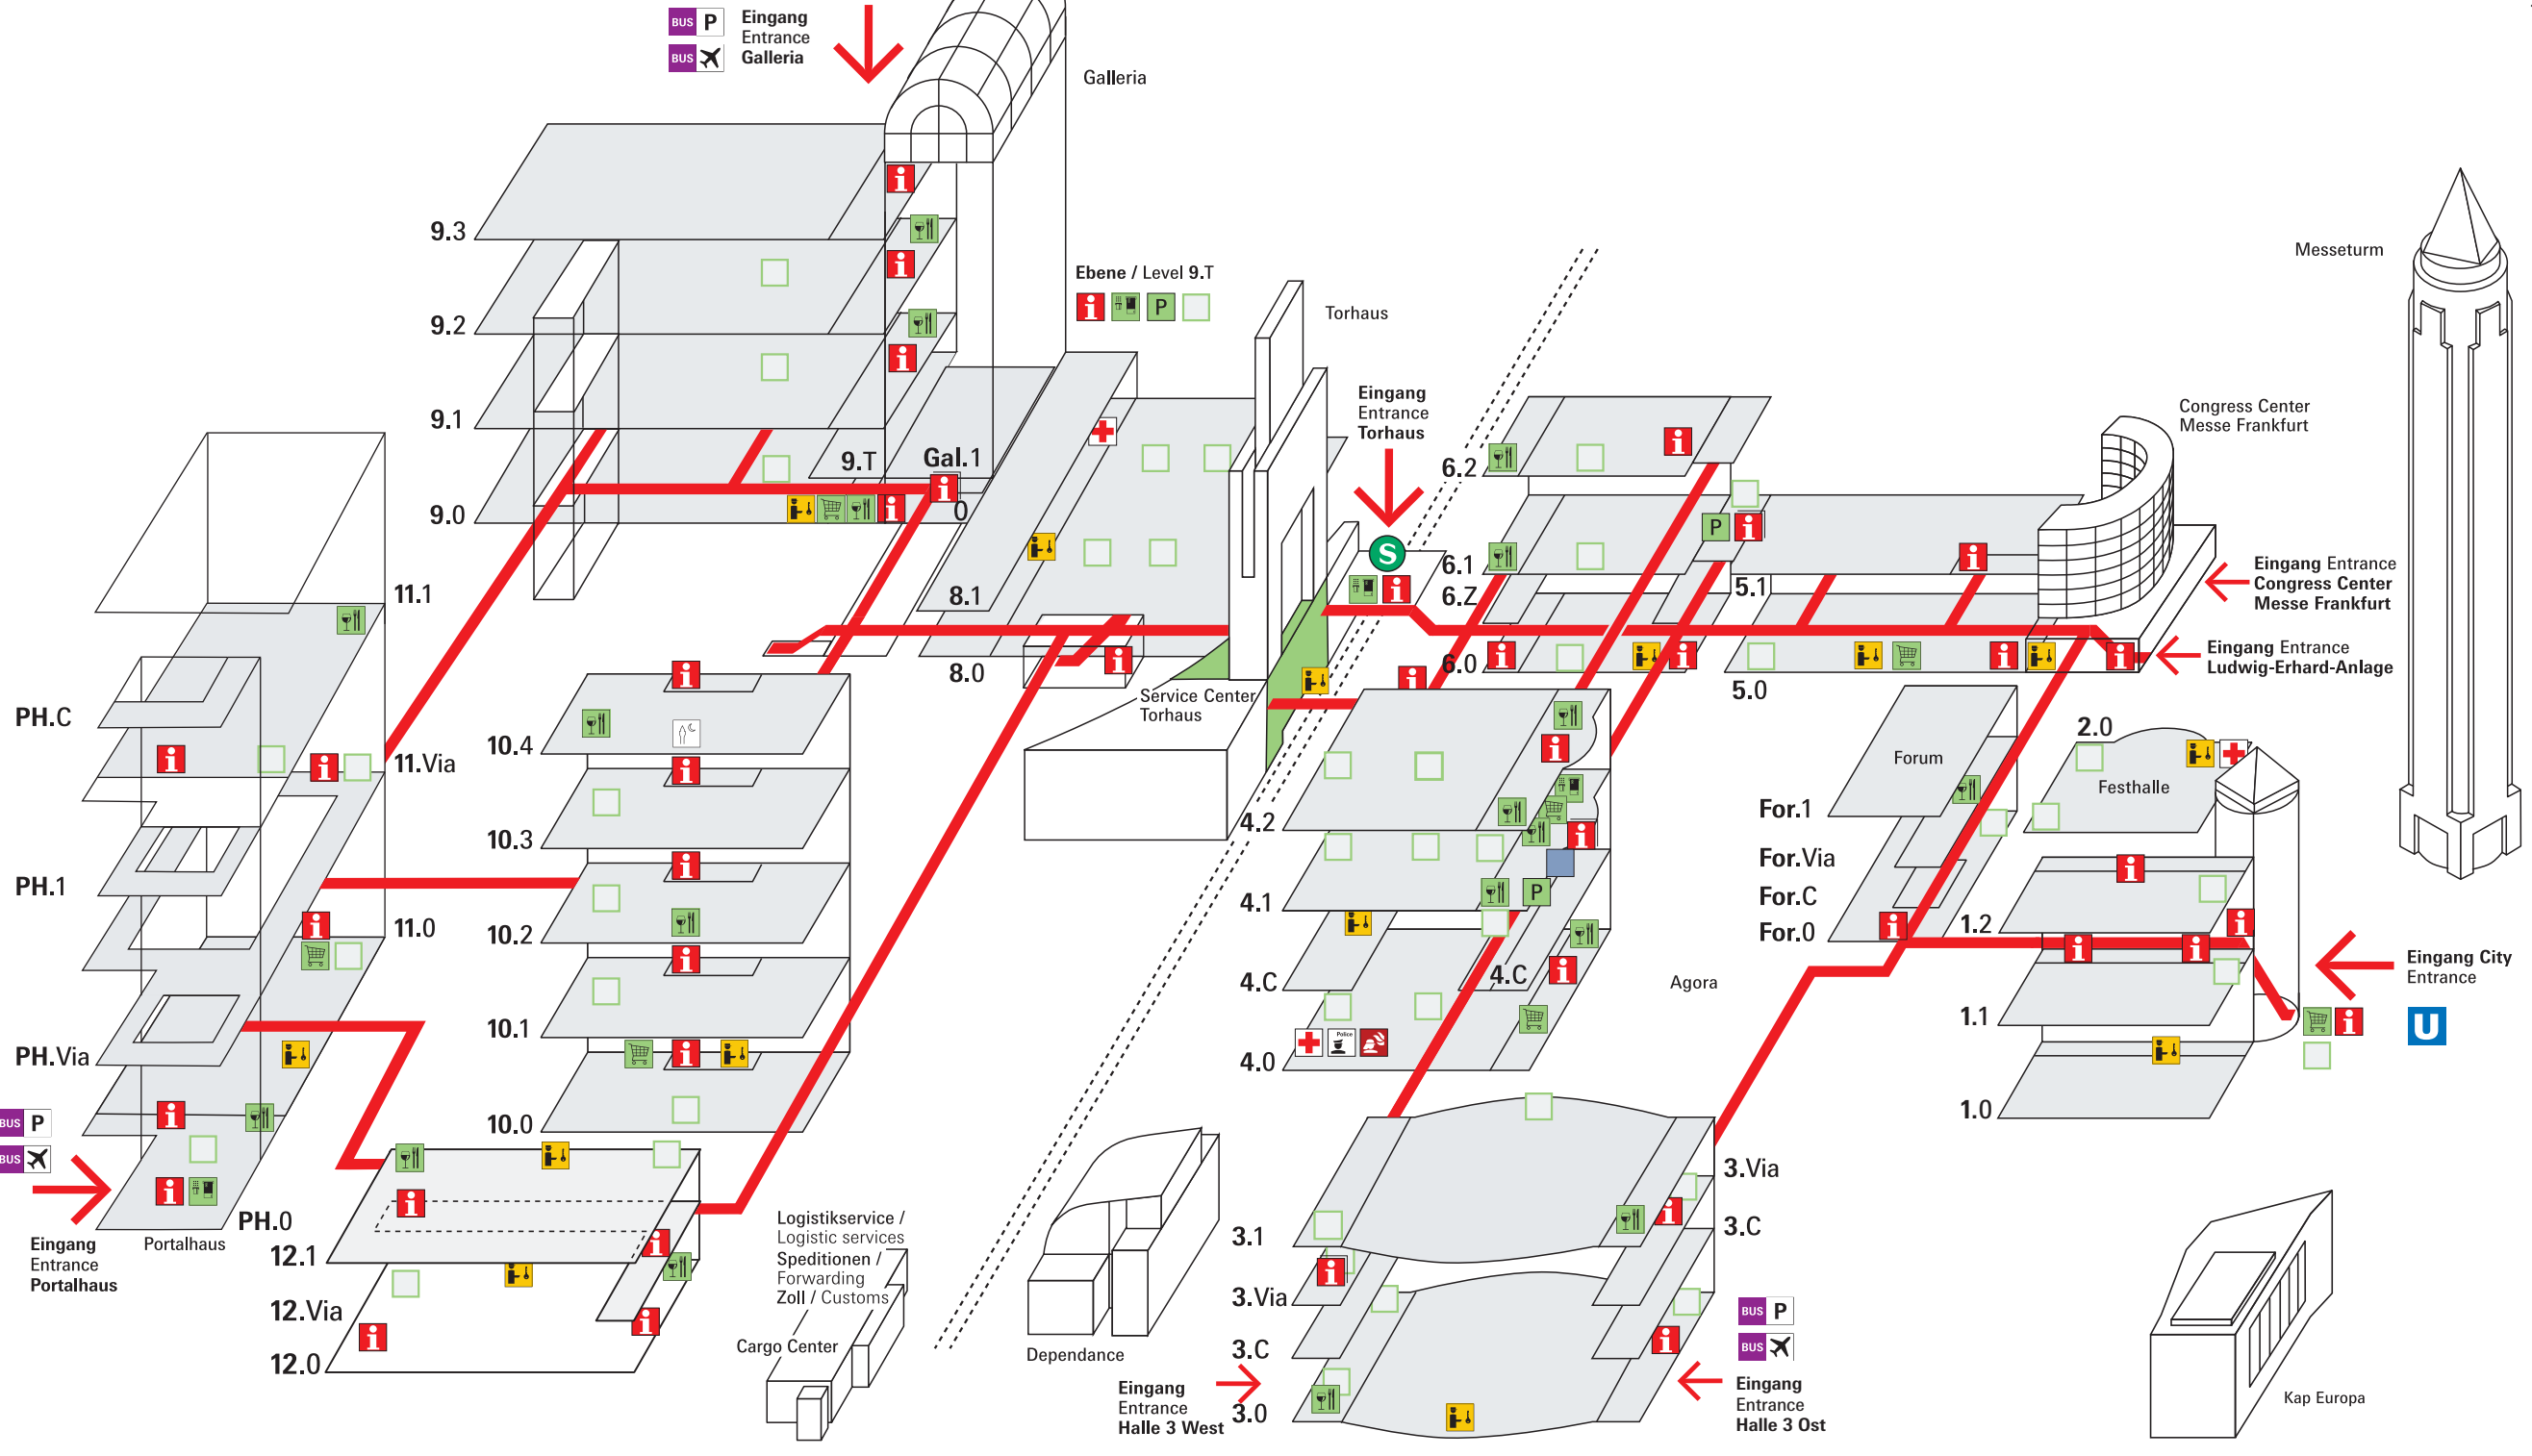

Eingang Entrance Galleria

Galleria

Ebene / Level 9.T

Eingang Entrance Torhaus

Messturm

Congress Center Messe Frankfurt

Eingang Entrance Congress Center Messe Frankfurt

Eingang Entrance Ludwig-Erhard-Anlage

Eingang City Entrance

Eingang Entrance Halle 3 West

Eingang Entrance Halle 3 Ost

Kap Europa

Services\_Gelände\_2024

Service Center Torhaus

- Chapel
- Fundbüro / Lost and found
- Geldautomat / Cash point
- Information
- Meeting Point
- Market
- Objektleitung / Trade Fair Management
- Press Center
- Restaurant
- Zeitungen / Newspapers

Gelände / Fairground

- Café Bar
- Restaurant
- Minimarket
- Zeitungen / Newspapers

- Geldautomat / Cash Point
- Fairshop

- Information
- Sanitätsstation / First aid station
- Polizei / Police
- Feuerwache / Fire Department

- Muslimischer Gebetsraum / Muslim Prayer Room
- Hallenmeister / Hall inspector
- Logistikservice / Logistic services
- Speditionen / Forwarding
- Zoll / Customs

Verkehr / Transportation

- U-Bahn / Underground railway
- S-Bahn / Suburban railway
- Parkplatz-Shuttle Rebstock / Car park shuttle Rebstock
- Flughafen-Shuttle / Airport shuttle